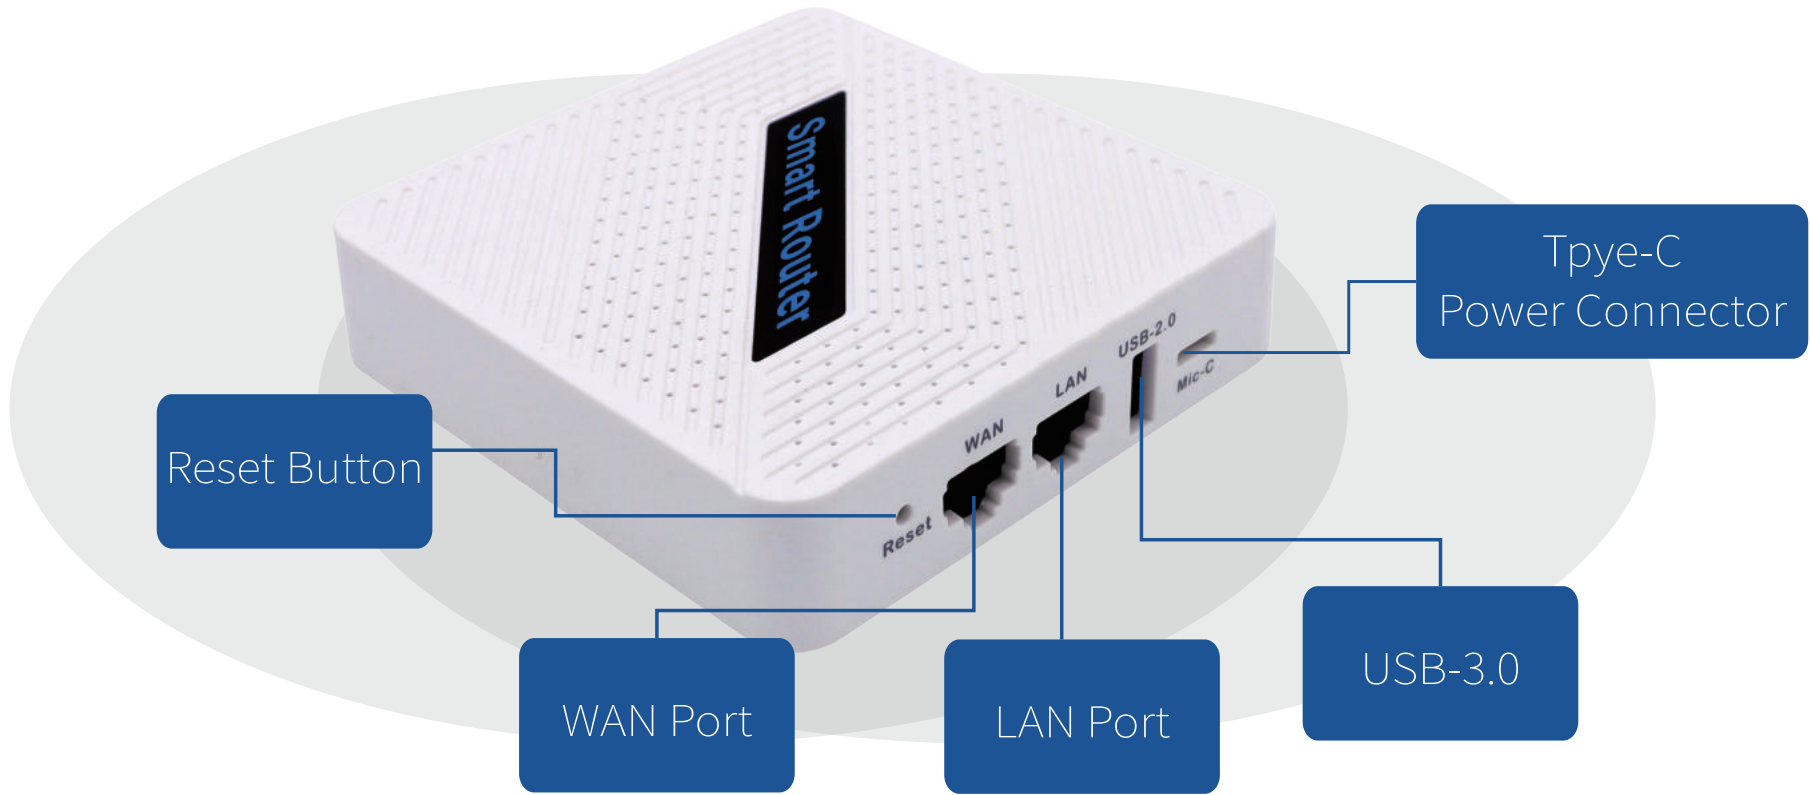

## Easy Operation

Intuitive user interface: ensures quick and easy installation without any hassle;

Quick encryption: WPS button One click to set up WPA security encryption.

## Security

Guest networks: Create separate networks for guests and friends to keep the main network secure;

Access Control: Create white or black lists to allow or restrict access to the network for specific devices;

Network security encryption: WPA-PSK and WPA2-PSK network encryption provides aggressive protection from security threats.

Reset Button

WAN Port

LAN Port

USB-3.0

Type-C  
Power Connector